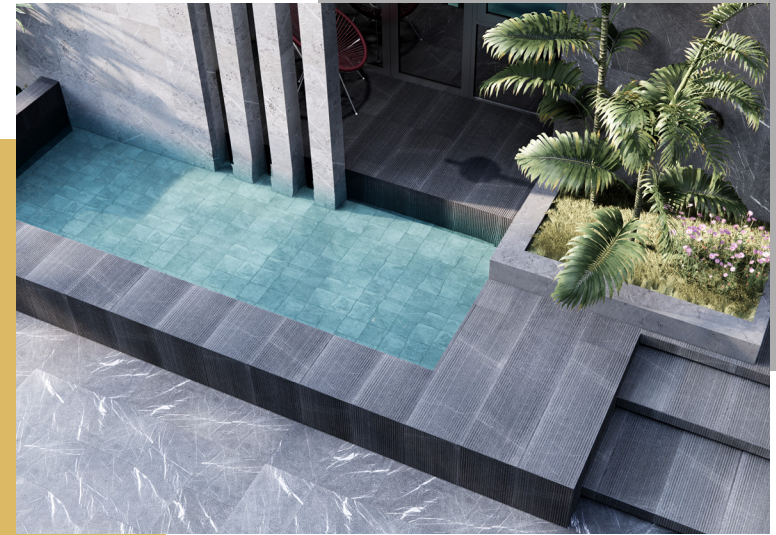

1650 kg/cm²

STONEXPLORE

GROOVED BLACK MARBLE

Interior Use
Case: Stairs,
Floor Tiles,
Walls Facade
Exterior Use
Case: Stairs,
Floor Tiles,
Walls Facad

Black Marble is a special stone from the marble family, which is due to the color that gives a special effect to the building and .the place