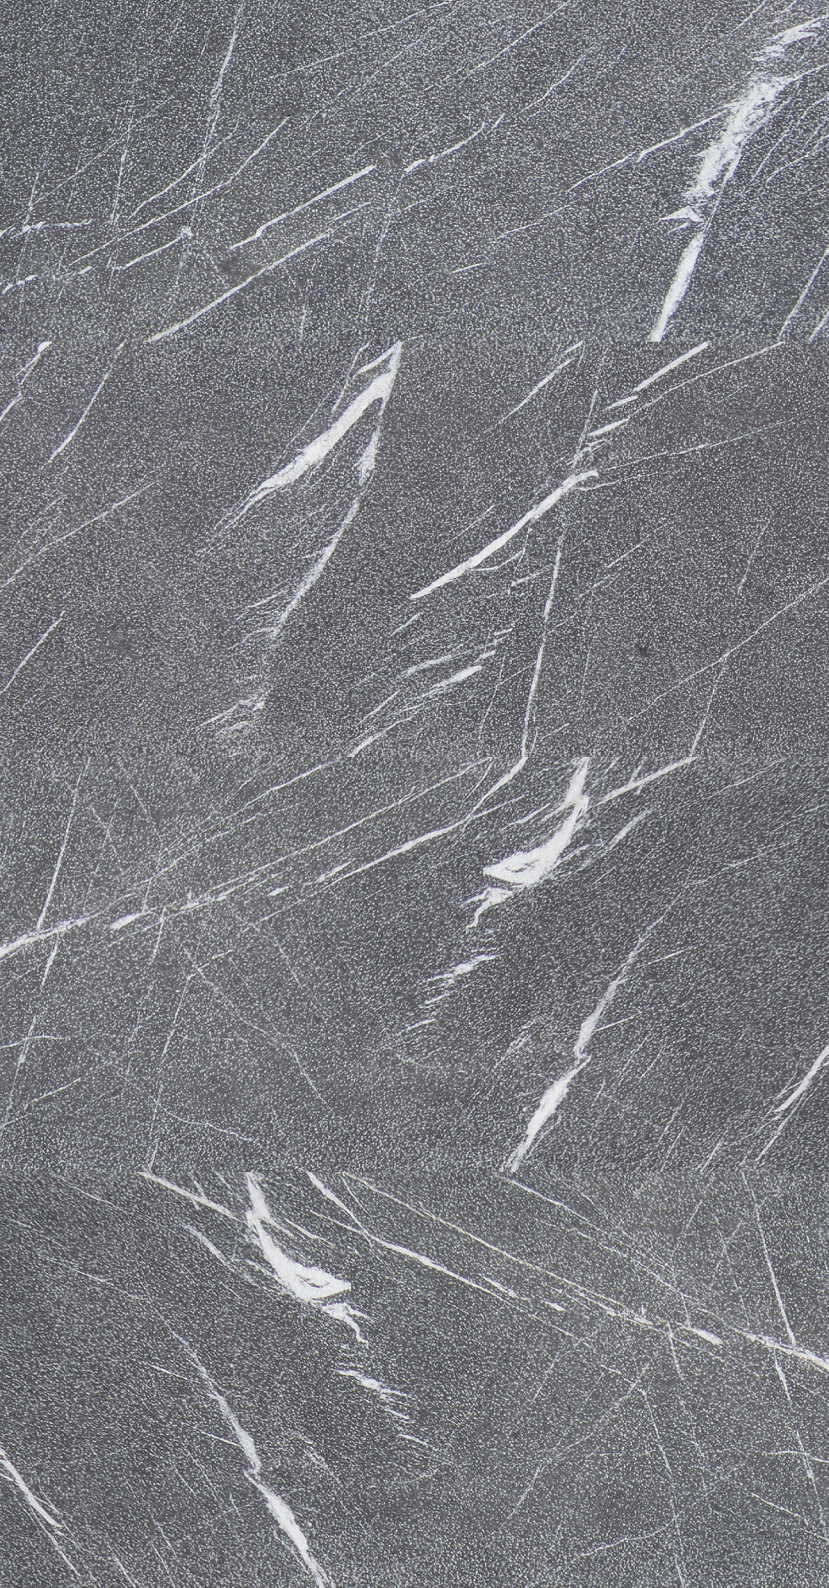

Explore, choose, order and receive
all exotic stones with ease of mind
ston≡explor≡

STONEXPLOR

PIETRA GRAY MARBLE

Primary Color: Gray

Finishing: Brushed - Bush

Hammered

Type: Marble

0.42%